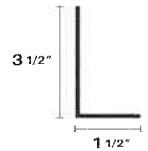

FJ Channel

Ridge Cap

J Channel

1/2 J Channel

Corner

Gable Fascia

Over Head Door Trim

Rat Guard