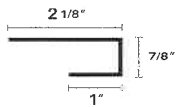

WEATHERXL COATING SYSTEM

WeatherXL is a two coat SMP resin system with a total Dry Film Thickness (DFT) of 0.9 to 1.1 mils.

Top coat: 0.7 to 0.8 mils   Primer: 0.2 to 0.3 mils
Backer: 0.2 to 0.3 mils

J Channel

Transition Flashing

We use steel manufactured and coated in America.