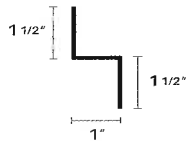

Old Town Gray

Charcoal Gray

Matte Black

Denver Eave

Z Trim

WEATHERXL COATING SYSTEM

WeatherXL is a two coat SMP resin system with a total Dry Film Thickness (DFT) of 0.9 to 1.1 mils.

Top coat: 0.7 to 0.8 mils Primer: 0.2 to 0.3 mils
Backer: 0.2 to 0.3 mils