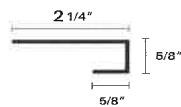

FJ Channel

Ridge Cap

J Channel

1/2 J Channel

Corner

Gable Fascia

Over Head Door Trim

Rat Guard