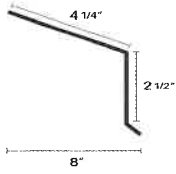

Old Town Gray

Charcoal Gray

Matte Black

Denver Eave

Z Trim

WEATHERXL COATING SYSTEM

WeatherXL is a two coat SMP resin system with a total Dry Film Thickness (DFT) of 0.9 to 1.1 mils.

Top coat: 0.7 to 0.8 mils Primer: 0.2 to 0.3 mils
Backer: 0.2 to 0.3 mils