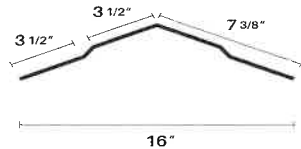

WEATHERXL COATING SYSTEM

WeatherXL is a two coat SMP resin system with a total Dry Film Thickness (DFT) of 0.9 to 1.1 mils.

Top coat: 0.7 to 0.8 mils   Primer: 0.2 to 0.3 mils
Backer: 0.2 to 0.3 mils

Ridge Cap

Transition Flashing

We use steel manufactured and coated in America.