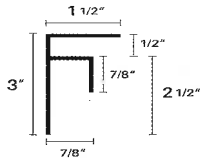

WEATHERXL COATING SYSTEM

WeatherXL is a two coat SMP resin system with a total Dry Film Thickness (DFT) of 0.9 to 1.1 mils.

Top coat: 0.7 to 0.8 mils   Primer: 0.2 to 0.3 mils
Backer: 0.2 to 0.3 mils

FJ Channel

Transition Flashing

We use steel manufactured and coated in America.