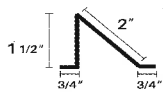

WEATHERXL COATING SYSTEM

WeatherXL is a two coat SMP resin system with a total Dry Film Thickness (DFT) of 0.9 to 1.1 mils.

Top coat: 0.7 to 0.8 mils   Primer: 0.2 to 0.3 mils
Backer: 0.2 to 0.3 mils

Snow Rail

Transition Flashing

We use steel manufactured and coated in America.