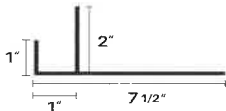

Over Head Door Trim