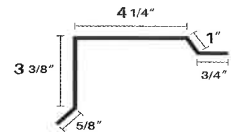

WEATHERXL COATING SYSTEM

WeatherXL is a two coat SMP resin system with a total Dry Film Thickness (DFT) of 0.9 to 1.1 mils.

Top coat: 0.7 to 0.8 mils   Primer: 0.2 to 0.3 mils
Backer: 0.2 to 0.3 mils

Rake Trim

Transition Flashing

We use steel manufactured and coated in America.