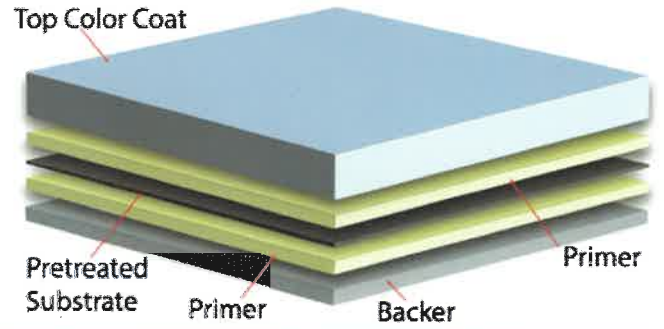

Old Town Gray

Charcoal Gray

Matte Black

Denver Eave

Z Trim

WEATHERXL COATING SYSTEM

WeatherXL is a two coat SMP resin system with a total Dry Film Thickness (DFT) of 0.9 to 1.1 mils.

Top coat: 0.7 to 0.8 mils Primer: 0.2 to 0.3 mils
Backer: 0.2 to 0.3 mils

FJ Channel

Ridge Cap

J Channel

1/2 J Channel

Corner

Gable Fascia

Over Head Door Trim

Rat Guard